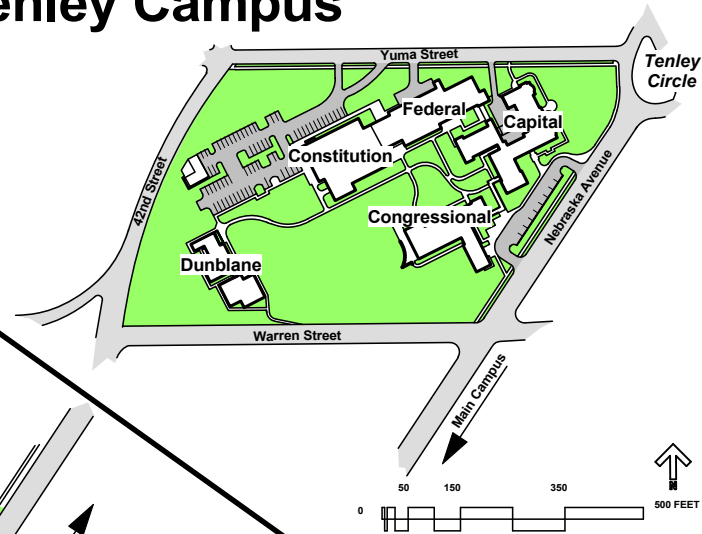

**Washington College of Law**  
 4801 Massachusetts Avenue, N.W.  
 Washington, D.C. 20016

**Vicinity Map**

**Tenley Campus**  
 4000 Brandywine Street  
 4200 Wisconsin Avenue  
 4620 Wisconsin Avenue  
**METRO**

# Tenley Campus

# Vicinity Map

Tenley Campus  
 4000 Brandywine Street  
 4200 Wisconsin Avenue  
 4620 Wisconsin Avenue  
**METRO**