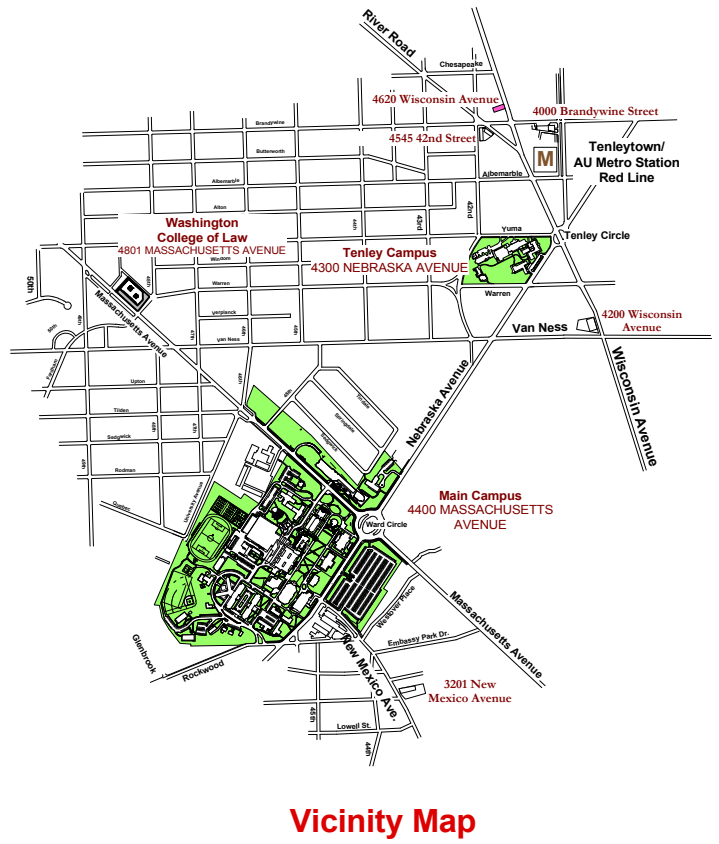

Tenley Campus

50 150 350

500 FEET

AMERICAN UNIVERSITY
WASHINGTON, D.C.

Office of University Architect

2-20-11