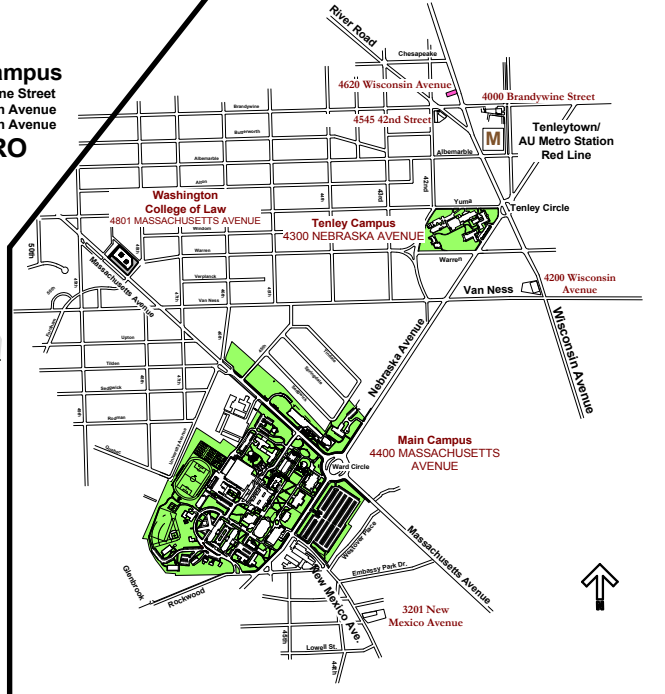

**Washington College of Law**  
 4801 Massachusetts Avenue, N.W.  
 Washington, D.C. 20016

**Vicinity Map**

**Tenley Campus**  
 4000 Brandywine Street  
 4200 Wisconsin Avenue  
 4620 Wisconsin Avenue  
**METRO**

# Tenley Campus

# Vicinity Map

Tenley Campus  
 4000 Brandywine Street  
 4200 Wisconsin Avenue  
 4620 Wisconsin Avenue  
**METRO**