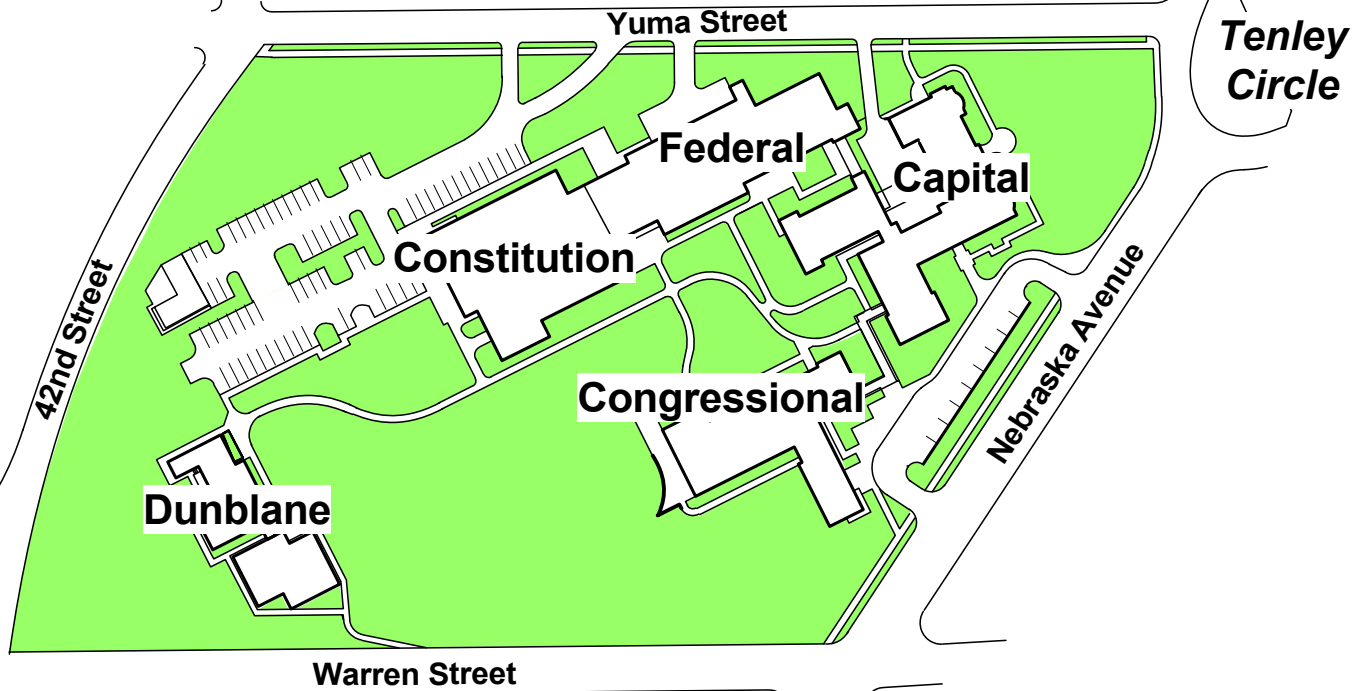

# Vicinity Map

Tenley Campus  
 4000 Brandywine Street  
 4200 Wisconsin Avenue  
 4620 Wisconsin Avenue  
**METRO**

# Main Campus

3201 New Mexico Ave.

**AMERICAN UNIVERSITY**  
 WASHINGTON, DC

Office of University Architect 2-20-11

**Tenley Campus**

50 150 350

500 FEET

**AMERICAN UNIVERSITY**  
WASHINGTON, D.C.

Office of University Architect

2-20-11

↑ Vicinity Map