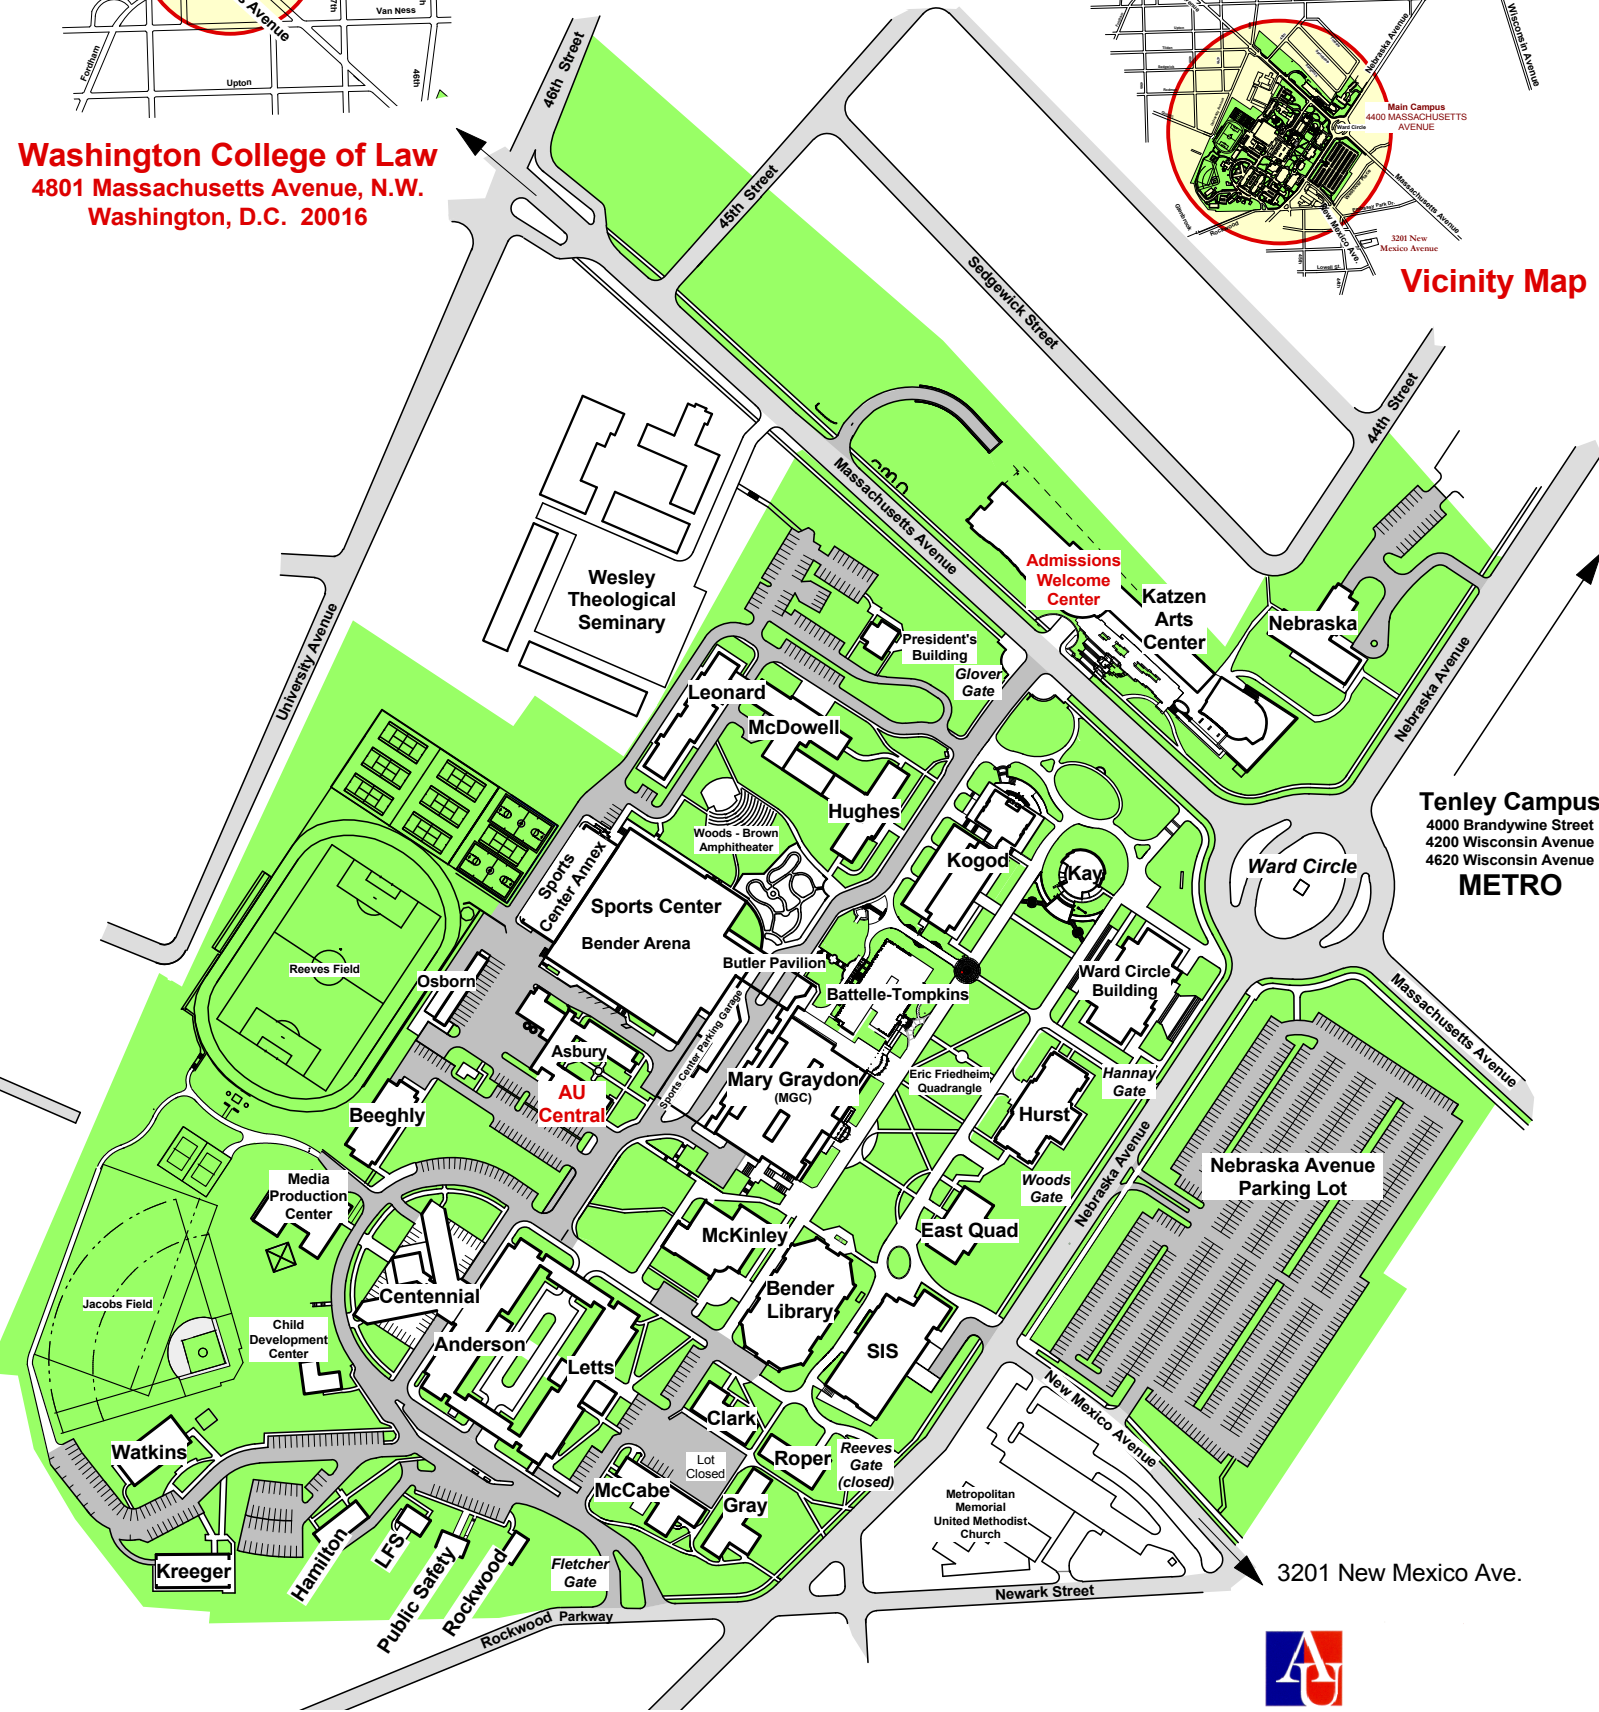

**Washington College of Law**  
 4801 Massachusetts Avenue, N.W.  
 Washington, D.C. 20016

**Vicinity Map**

**Tenley Campus**  
 4000 Brandywine Street  
 4200 Wisconsin Avenue  
 4620 Wisconsin Avenue  
**METRO**

**American University - Main Campus**  
 4400 Massachusetts Avenue, N.W.  
 Washington, D.C. 20016

**AMERICAN UNIVERSITY**  
 WASHINGTON, D.C.  
 Office of University Architect 2-20-11

Washington College of Law

# Tenley Campus

# Vicinity Map

Tenley Campus  
 4000 Brandywine Street  
 4200 Wisconsin Avenue  
 4620 Wisconsin Avenue  
**METRO**