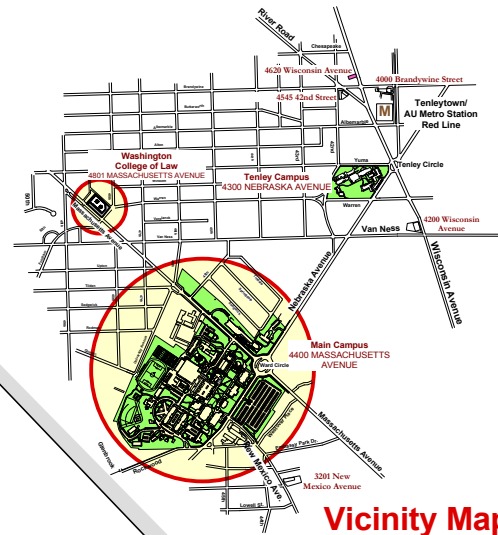

**Washington College of Law**  
 4801 Massachusetts Avenue, N.W.  
 Washington, D.C. 20016

**Vicinity Map**

**Tenley Campus**  
 4000 Brandywine Street  
 4200 Wisconsin Avenue  
 4620 Wisconsin Avenue  
**METRO**

# Tenley Campus

# Vicinity Map

Tenley Campus  
 4000 Brandywine Street  
 4200 Wisconsin Avenue  
 4620 Wisconsin Avenue  
**METRO**