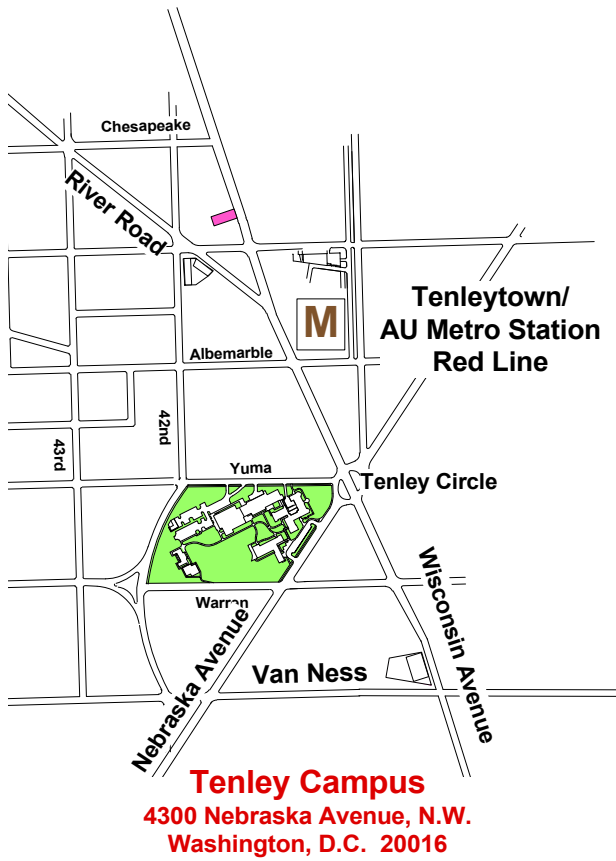

**Washington College of Law**  
 4801 Massachusetts Avenue, N.W.  
 Washington, D.C. 20016

**Vicinity Map**

**Tenley Campus**  
 4000 Brandywine Street  
 4200 Wisconsin Avenue  
 4620 Wisconsin Avenue  
**METRO**

# Vicinity Map

Tenley Campus  
 4000 Brandywine Street  
 4200 Wisconsin Avenue  
 4620 Wisconsin Avenue  
**METRO**

# Main Campus

3201 New Mexico Ave.

**AMERICAN UNIVERSITY**  
 WASHINGTON, DC

Office of University Architect 2-20-11

**Tenley Campus**

50 150 350

500 FEET

**AMERICAN UNIVERSITY**  
WASHINGTON, D.C.

Office of University Architect

2-20-11

↑ Vicinity Map